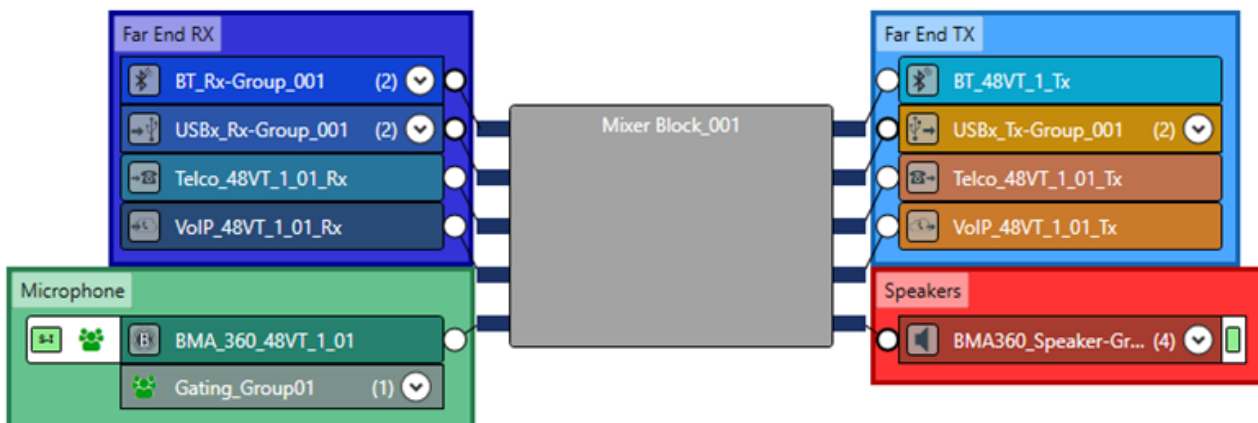

**Wiring Diagram**

LEGEND	
	SPEAKER (18 AWG Wire)
	POE
	USB
	HDMI
	P-LINK (CAT 6)
	NETWORK (CAT 6)

**NOTE: ANY INDIVIDUAL P-LINK MUST NOT EXCEED 200 FEET / 61 METER IN LENGTH**

**Equipment list:**

Qty	Part Number	Product Name	Description
1	910-3200-008	CONVERGE® Pro 2 48VT	DSP Mixer with 4 Mic/Line AEC Inputs, 8 Mic/Line Outputs, USB Audio, VoIP, Telephone Interface, 2 x 10 Watt Power Amplifier
1	910-3200-209	90W PoE++ power supply kit for BMA	Includes 1 x 90 Watt PoE++ Injector, 2 x 25 ft CAT6 cables
1	910-3200-202	36W PoE+ power supply kit for BMA	Includes 1 x 36 Watt PoE+ Injector, 2 x 25 ft CAT6 cables
1	910-3200-208	BMA 360 24 Inch	BMA with 4 x 15 Watt Power Amplifiers. PoE Injector and CAT6 cables not included. 910-3200-208-I 600 mm model also available.
1	910-3200-302	USB Expander for CONVERGE® Pro 2	Includes 6 ft USB cable
1	910-3200-303	CONVERGE® Blue Tooth Expander	Includes Bluetooth Expander Wall Panel, Trim Plate, Low Voltage 1-Gang Wall Bracket, NFC Button
2	910-151-001-01-1	Ceiling Speakers	Includes 2 x LS7CT ceiling speakers with 8 ohm and 70V/100V transformer taps and ceiling tile bridges.
1	910-3001-100	COLLABORATE® Versa Hub	Hub that connects USB camera, USB audio, room displays and laptop

**FlowView™ Diagram**

## Included Macros

- Microphone\_Mute : Mutes both room BMA 360 Microphones.
- Microphone\_Unmute : Unmutes both room BMA 360 Microphones.
- Room\_SPKR\_Mute : Mutes all room speaker channels.
- Room\_SPKR\_Unmute : Unmutes all room speaker channels.
- Room\_VOL\_DN : Decreases the room speaker volume by 3 dB per execution.
- Room\_VOL\_UP : Increases the room speaker volume by 3 dB per execution.