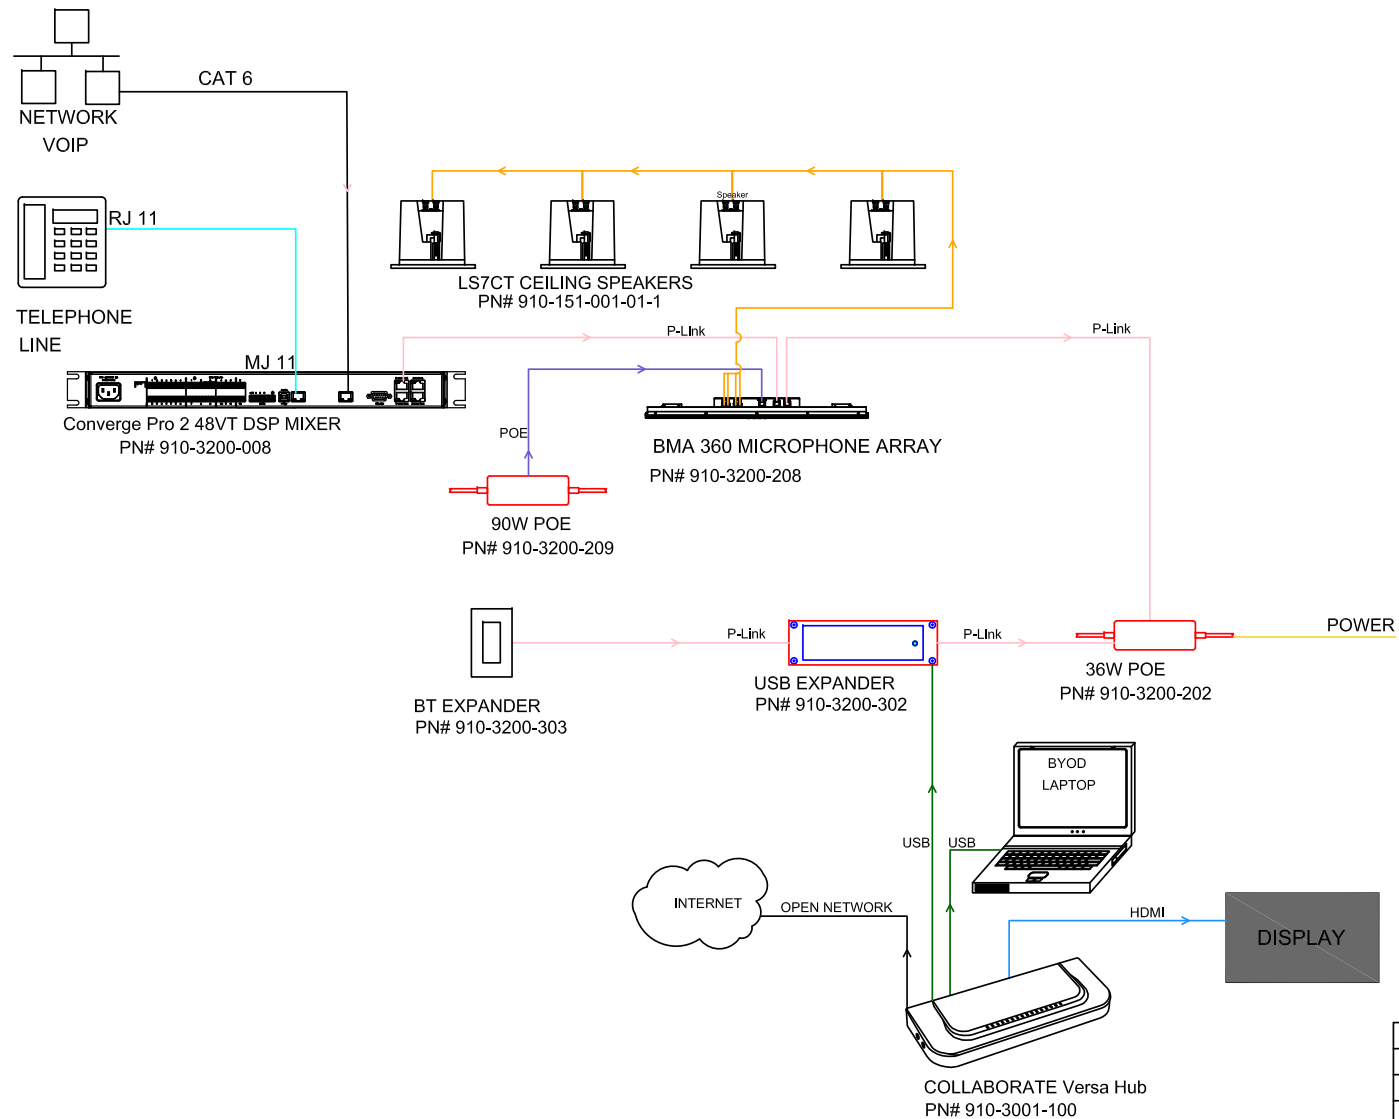

- BMA 360
- 48 VT
- BT Expander
- Versa Hub

**Software/Firmware revisions utilized**

- CONSOLE® AI Version: 7.5.4.1
- DSP Version: 8.5.15.0
- BMA 360 Version: 1.0.6.10

**Room Illustrations**

**Room Description**

A Medium Conference room for groups of 12 or less. This system provides the best audio even in a reverberant space and all of the connectivity needed for BYOD devices from your laptop to your cell phone. Standard Telephony and VoIP complete the systems long list of connectivity options.

**Wiring Diagram**

LEGEND	
	SPEAKER (18 AWG Wire)
	POE
	USB
	HDMI
	P-LINK (CAT 6)
	NETWORK (CAT 6)

**NOTE: ANY INDIVIDUAL P-LINK MUST NOT EXCEED 200 FEET / 61 METER IN LENGTH**

**Equipment list:**

Qty	Part Number	Product Name	Description
1	910-3200-008	CONVERGE® Pro 2 48VT	DSP Mixer with 4 Mic/Line AEC Inputs, 8 Mic/Line Outputs, USB Audio, VoIP, Telephone Interface, 2 x 10 Watt Power Amplifier
1	910-3200-209	90W PoE++ power supply kit for BMA	Includes 1 x 90 Watt PoE++ Injector, 2 x 25 ft CAT6 cables
1	910-3200-202	36W PoE+ power supply kit for BMA	Includes 1 x 36 Watt PoE+ Injector, 2 x 25 ft CAT6 cables
1	910-3200-208	BMA 360 24 Inch	BMA with 4 x 15 Watt Power Amplifiers. PoE Injector and CAT6 cables not included. 910-3200-208-I 600 mm model also available.
1	910-3200-302	USB Expander for CONVERGE® Pro 2	Includes 6 ft USB cable
1	910-3200-303	CONVERGE® Blue Tooth Expander	Includes Bluetooth Expander Wall Panel, Trim Plate, Low Voltage 1-Gang Wall Bracket, NFC Button
2	910-151-001-01-1	Ceiling Speakers	Includes 2 x LS7CT ceiling speakers with 8 ohm and 70V/100V transformer taps and ceiling tile bridges.
1	910-3001-100	COLLABORATE® Versa Hub	Hub that connects USB camera, USB audio, room displays and laptop

**FlowView™ Diagram**