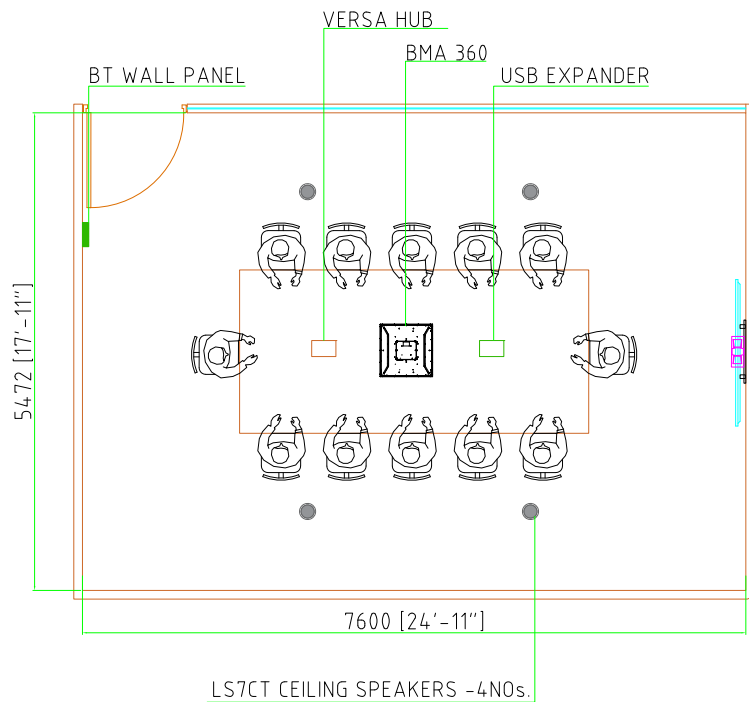

## Design Guide

DOC-0519-001 REV 1.9 – Arp 08, 2022

**Room Application**

Video Conferencing,  
Teleconferencing

**Included Interfaces**

BYOD PC audio and video,  
Bluetooth, VoIP, Analog Phone

**Primary Equipment**

- BMA 360
- 48 VT
- BT Expander
- Versa Hub

**Software/Firmware revisions utilized**

- CONSOLE® AI Version: 7.5.4.1
- DSP Version: 8.5.15.0
- BMA 360 Version: 1.0.6.10

**Room Illustrations**

**Room Description**

A Medium Conference room for groups of 12 or less. This system provides the best audio even in a reverberant space and all of the connectivity needed for BYOD devices from your laptop to your cell phone. Standard Telephony and VoIP complete the systems long list of connectivity options.

**Wiring Diagram**

LEGEND	
	SPEAKER (18 AWG Wire)
	POE
	USB
	HDMI
	P-LINK (CAT 6)
	NETWORK (CAT 6)

**NOTE: ANY INDIVIDUAL P-LINK MUST NOT EXCEED 200 FEET / 61 METER IN LENGTH**

**Equipment list:**

Qty	Part Number	Product Name	Description
1	910-3200-008	CONVERGE® Pro 2 48VT	DSP Mixer with 4 Mic/Line AEC Inputs, 8 Mic/Line Outputs, USB Audio, VoIP, Telephone Interface, 2 x 10 Watt Power Amplifier
1	910-3200-209	90W PoE++ power supply kit for BMA	Includes 1 x 90 Watt PoE++ Injector, 2 x 25 ft CAT6 cables
1	910-3200-202	36W PoE+ power supply kit for BMA	Includes 1 x 36 Watt PoE+ Injector, 2 x 25 ft CAT6 cables
1	910-3200-208	BMA 360 24 Inch	BMA with 4 x 15 Watt Power Amplifiers. PoE Injector and CAT6 cables not included. 910-3200-208-I 600 mm model also available.
1	910-3200-302	USB Expander for CONVERGE® Pro 2	Includes 6 ft USB cable
1	910-3200-303	CONVERGE® Blue Tooth Expander	Includes Bluetooth Expander Wall Panel, Trim Plate, Low Voltage 1-Gang Wall Bracket, NFC Button
2	910-151-001-01-1	Ceiling Speakers	Includes 2 x LS7CT ceiling speakers with 8 ohm and 70V/100V transformer taps and ceiling tile bridges.
1	910-3001-100	COLLABORATE® Versa Hub	Hub that connects USB camera, USB audio, room displays and laptop